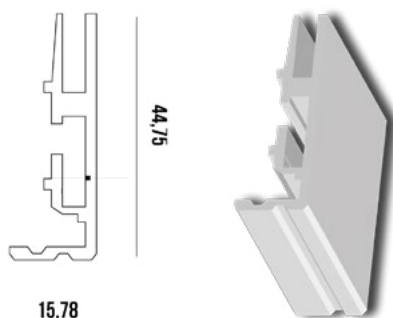

Alutex

Profilo in alluminio ATM fornito a barre. Supporta unicamente stampe in tessuto su cui cucire la strip in silicone fornita. Il suo spessore permette di realizzare stampe retroilluminate per decorazioni di grande impatto visivo.

ATM Aluminium profile supplied in bars. It is suitable only for fabric prints on which sewing the supplied silicone strip.

Thanks to its thickness, it is possible to create backlit prints for great visual impact decorations.

Codice	Formato in mm	Prezzo Unitario
PRF/ALL/43	4000x158x447	€ 38,72

Kit di Fissaggio

Kit squadrette con bulloni per profili alutex.

Fixing kit with bolts, suitable with Alutex profiles.