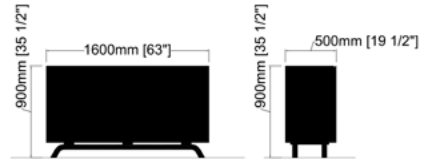

Additional Information:

- For pricing & info contact us at info@2k1m.com
- Lead time: 12 - 14 Weeks
- Finishes can be customized reach out for more details

Dimensions:

W: 63" [1600mm]
D: 19.5" [500mm]
H: 35.5" [900mm]