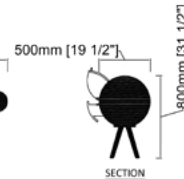

- For pricing & info contact us at info@2k1m.com
- Lead time: 14 - 16 Weeks
- Finishes can be customized reach out for more details

Dimensions:

W: 71" [1800mm]
D: 19" [500mm]
H: 31.5" [800mm]

info@2k1m.com

Dimensions:

Large- H: 10" [250mm] x W: 3" [80mm]
Medium- H: 8" [200mm] x W: 3" [80mm]
Small- H: 6" [150mm] x W: 3" [80mm]

info@2k1m.com

www.2k1m.com

CROWN

By Naji Mourani

KING

A Royal Collection