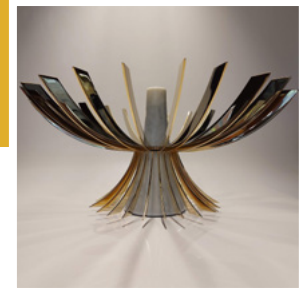

WD01 - Oak

SAGOMA

By Naji Mourani

Shape & Form

The Sagoma (Silhouette) is a unique and one-of-a-kind Showpiece and Fruit Bowl made in Italy.

A Fusion of Marble and Metal. 24K Gold Fins flowers out from its Marble core and create a Sagoma (Silhouette or Shape) of a bowl.