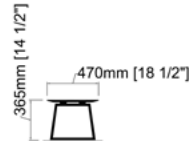

Dimensions:

W: 6.5" [160mm]

D: 6.5" [160mm]

H: 14" [350mm]

info@2k1m.com

www.2k1m.com

GROOVES

By Naji Mourani

Additional Information:

- For pricing & info contact us at info@2k1m.com
- Lead time: 12 - 14 Weeks
- Finishes can be customized reach out for more details

Dimensions:

W: 47" [1200mm]
D: 15" [380mm]
H: 29.5" [745mm]

- For pricing & info contact us at info@2k1m.com
- Lead time: 8 – 10 Weeks
- Finishes can be customized reach out for more details

Dimensions:

W: 49" [1250mm]
D: 18.5" [470mm]
H: 14.5" [365mm]

info@2k1m.com