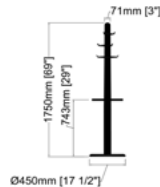

Dimensions:

W: 17.5" [450mm]
D: 17.5" [450mm]
H: 69" [1750mm]

info@2k1m.com

www.2k1m.com

Fai - Coat Stand available options:

Coat Stand - M01

Coat Stand - M02

Coat Stand - M03