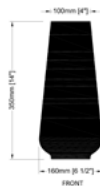

Dimensions:

W: 6.5" [160mm]

D: 6.5" [160mm]

H: 14" [350mm]

info@2k1m.com

www.2k1m.com

GROOVES

By Naji Mourani