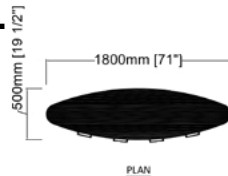

- For pricing & info contact us at info@2k1m.com
- Lead time: 14 - 16 Weeks
- Finishes can be customized reach out for more details

Dimensions:

W: 71" [1800mm]
D: 19" [500mm]
H: 31.5" [800mm]

info@2k1m.com