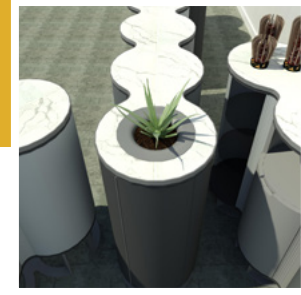

SILO

By Naji Mourani

Tribute to Beirut Silos

SILO gives tribute to the Beirut Port Explosion.

The Open shelf cylinder represents the destruction of the silos, and it moves up to a complete full cylinder, representing the rebuild, hopes and better days to come. The plant version emphasizes rebirth and growth.

Peace to the World