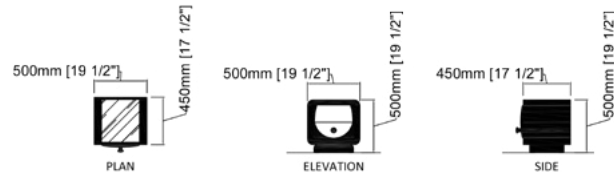

Additional Information:

- For pricing & info contact us at info@2k1m.com
- Lead time: 14 – 16 Weeks
- Finishes can be customized reach out for more details

Dimensions:

W: 65" [1650mm]
 D: 19.5" [495mm]
 H: 34" [860mm]

Additional Information:

- For pricing & info contact us at info@2k1m.com
- Lead time: 14 - 16 Weeks
- Finishes can be customized reach out for more details

Dimensions:

W: 19.5" [500mm]
D: 17.5" [450mm]
H: 19.5" [500mm]