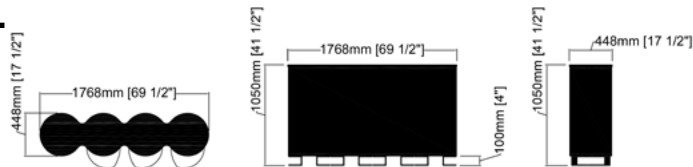

Dimensions:

W: 69.5" [1768mm]
D: 17.5" [448mm]
H: 41.5" [1050mm]

info@2k1m.com