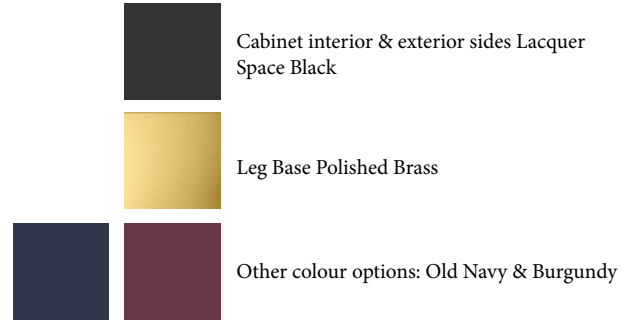

KING - BUFFET

Finishes:

Cabinet interior & exterior:
Lacquer Space Black

Leg Base:
Polished Brass

Other colour options:
Old Navy & Burgundy

Materials:

- Top: Five types of Marble Inserts as shown, topped with tempered glass
- Exterior: High Gloss Lacquer Finish
- Interior: Matt Lacquer Finish, Combination of Wood and Glass Black shelves and self closing hinges
- Paint no-to low-VOC

Additional Information:

- For pricing & info contact us at info@2k1m.com
- Lead time: 14 – 16 Weeks
- Finishes can be customized reach out for more details

Dimensions:

W: 82.5" [2100mm]

D: 21.5" [550mm]

H: 34.5" [870mm]

info@2k1m.com

www.2k1m.com

QUEEN - BUFFET

Finishes:

Materials:

- Top: Five Types of Marble Mosaic as shown, topped with tempered glass
- Exterior: High Gloss Lacquer Finish
- Interior: Matt Lacquer Finish, Combination of Wood and Glass Black shelves and self closing hinges
- Paint no-to low-VOC