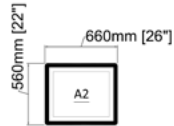

- For pricing & info contact us at info@2k1m.com
- Lead time: 5 – 6 Weeks
- Finishes can be customized reach out for more details

Dimensions:

Small: W: 20.5" [522mm] x H: 62.5" [1592mm]
Wide: W: 26.5" [672mm] x H: 62.5" [1592mm]

Dimensions:

A0: W: 42" [1070mm] x H: 32.5" [820mm]
A1: W: 38" [970mm] x H: 28" [716mm]
A2: W: 26" [660mm] x H: 22" [560mm]

info@2k1m.com

www.2k1m.com

Fai - Picture Frame available options:

Frame - M01

Frame - M02