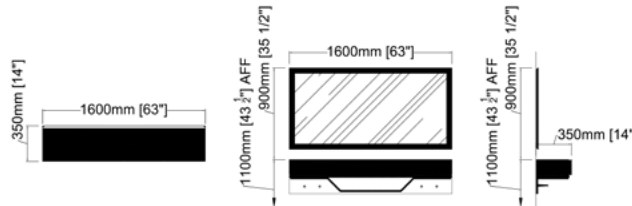

Dimensions:

W: 63" [1600mm]

D: 14" [350mm]

H: 13" [336mm]

info@2k1m.com