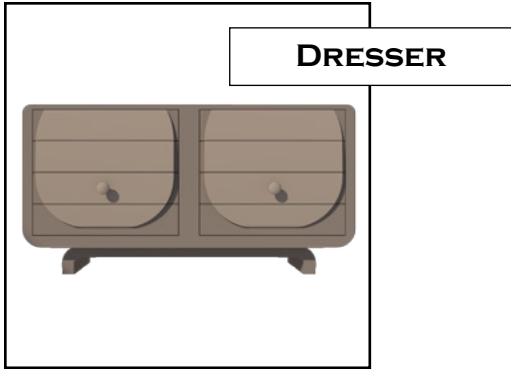

Finishes:

Materials:

- Top: Clear tempered glass insert.
- Exterior: Lacquer Finish
- Interior: Lacquer Finish, with full extension self-closing drawers.
- Base/Legs: Lacquer Finish
- Paint no-to low-VOC

Additional Information:

- For pricing & info contact us at info@2k1m.com
- Lead time: 14 – 16 Weeks
- Finishes can be customized reach out for more details

Dimensions:

W: 65" [1650mm]
D: 19.5" [495mm]
H: 34" [860mm]

info@2k1m.com

www.2k1m.com