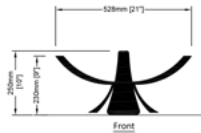

Dimensions:

W: 21" [528mm]
D: 21" [528mm]
H: 10" [250mm]

info@2k1m.com