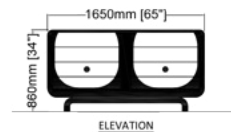

Additional Information:

- For pricing & info contact us at info@2k1m.com
- Lead time: 14 – 16 Weeks
- Finishes can be customized reach out for more details

Dimensions:

W: 65" [1650mm]
 D: 19.5" [495mm]
 H: 34" [860mm]