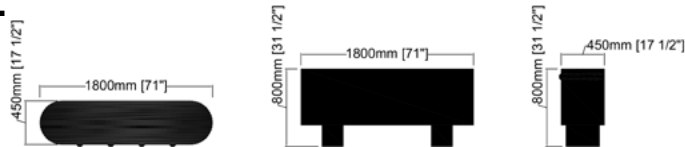

Dimensions:

W: 71" [1800mm]
D: 17.5" [450mm]
H: 31.5" [800mm]

info@2k1m.com