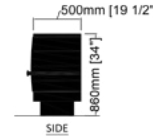

Additional Information:

- For pricing & info contact us at info@2k1m.com
- Lead time: 14 – 16 Weeks
- Finishes can be customized reach out for more details

Dimensions:

W: 65" [1650mm]
 D: 19.5" [495mm]
 H: 34" [860mm]