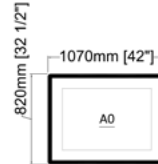

- For pricing & info contact us at info@2k1m.com
- Lead time: 14 - 16 Weeks
- Finishes can be customized reach out for more details

Dimensions:

W: 66" [1682mm]
D: 14" [350mm]
H: 41" [1042mm]

info@2k1m.com

- For pricing & info contact us at info@2k1m.com
- Lead time: 5 – 6 Weeks
- Finishes can be customized reach out for more details

Dimensions:

Small: W: 20.5" [522mm] x H: 62.5" [1592mm]
Wide: W: 26.5" [672mm] x H: 62.5" [1592mm]

Dimensions:

A0: W: 42" [1070mm] x H: 32.5" [820mm]
A1: W: 38" [970mm] x H: 28" [716mm]
A2: W: 26" [660mm] x H: 22" [560mm]

info@2k1m.com

www.2k1m.com

Fai - Picture Frame available options:

Frame - M01

Frame - M02