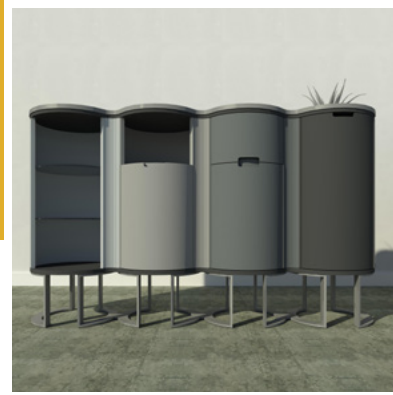

Dimensions:

W: 21" [528mm]
D: 21" [528mm]
H: 10" [250mm]

info@2k1m.com

www.2k1m.com

SILO

By Naji Mourani

Tribute to Beirut Silos

SILO gives tribute to the Beirut Port Explosion.