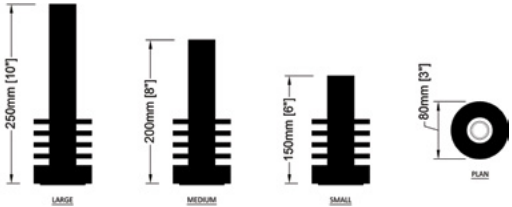

Dimensions:

Large- H: 10" [250mm] x W: 3" [80mm]
Medium- H: 8" [200mm] x W: 3" [80mm]
Small- H: 6" [150mm] x W: 3" [80mm]

info@2k1m.com

www.2k1m.com

CROWN

By Naji Mourani

KING

A Royal Collection