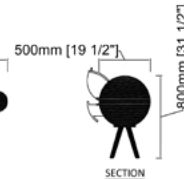

- For pricing & info contact us at info@2k1m.com
- Lead time: 14 - 16 Weeks
- Finishes can be customized reach out for more details

Dimensions:

W: 71" [1800mm]
D: 19" [500mm]
H: 31.5" [800mm]

info@2k1m.com

Additional Information:

- For pricing & info contact us at info@2k1m.com
- Lead time: 14 – 16 Weeks
- Finishes can be customized reach out for more details

Dimensions:

W: 71" [1800mm]
D: 19" [500mm]
H: 31.5" [800mm]

Dimensions:

Large- H: 10" [250mm] x W: 3" [80mm]
Medium- H: 8" [200mm] x W: 3" [80mm]
Small- H: 6" [150mm] x W: 3" [80mm]

info@2k1m.com

www.2k1m.com

CROWN

By Naji Mourani

KING

A Royal Collection