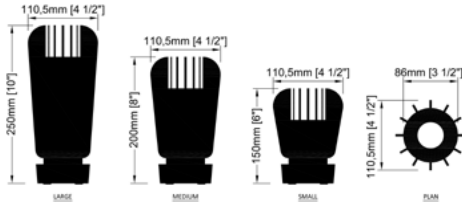

Dimensions:

Large- H: 10" [250mm] x W: 4.5" [110.5mm]
 Medium- H: 8" [200mm] x W: 4.5" [110.5mm]
 Small- H: 6" [150mm] x W: 4.5" [110.5mm]

info@2k1m.com

www.2k1m.com

THE CHEST

By Naji Mourani

The Chest is a CHEST