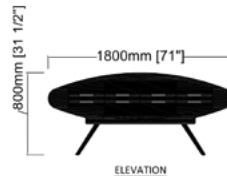

- For pricing & info contact us at info@2k1m.com
- Lead time: 14 - 16 Weeks
- Finishes can be customized reach out for more details

Dimensions:

W: 71" [1800mm]
D: 19" [500mm]
H: 31.5" [800mm]

info@2k1m.com