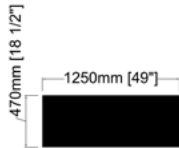

- For pricing & info contact us at info@2k1m.com
- Lead time: 8 – 10 Weeks
- Finishes can be customized reach out for more details

Dimensions:

W: 49" [1250mm]
D: 18.5" [470mm]
H: 14.5" [365mm]

info@2k1m.com