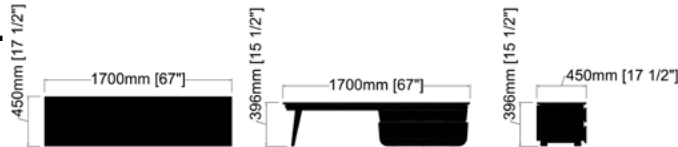

Additional Information:

- For pricing & info contact us at info@2k1m.com
- Lead time: 14 - 16 Weeks
- Finishes can be customized reach out for more details

Dimensions:

W: 67" [1700mm]
D: 17.5" [450mm]
H: 15.5" [396mm]