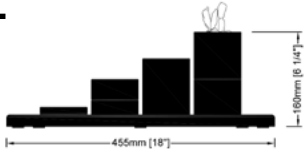

Dimensions:

W: 18" [455mm]
D: 4.25" [110mm]
H: 6.25" [160mm]

info@2k1m.com

www.2k1m.com