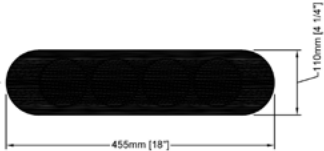

Dimensions:

W: 18" [455mm]
D: 4.25" [110mm]
H: 6.25" [160mm]

info@2k1m.com

www.2k1m.com