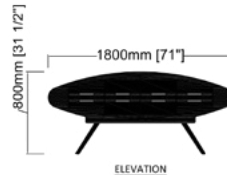

- For pricing & info contact us at info@2k1m.com
- Lead time: 14 - 16 Weeks
- Finishes can be customized reach out for more details

Dimensions:

W: 71" [1800mm]
D: 19" [500mm]
H: 31.5" [800mm]

info@2k1m.com

Additional Information:

- For pricing & info contact us at info@2k1m.com
- Lead time: 14 – 16 Weeks
- Finishes can be customized reach out for more details

Dimensions:

W: 71" [1800mm]
D: 19" [500mm]
H: 31.5" [800mm]