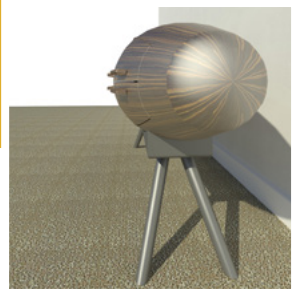

Enjoy the Ride

The Capsule has a futuristic shape, yet it is Classic.

The Shape represents a space vehicle, a ride the human race is destined to make one day.

The Capsule shell is made with an exotic veneer and black interior with an all-black interior and exterior option.