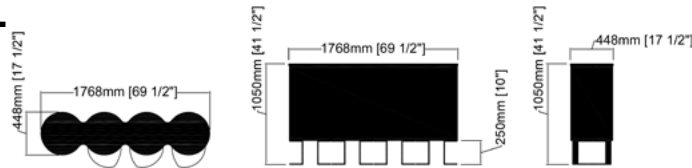

Dimensions:

W: 69.5" [1768mm]
D: 17.5" [448mm]
H: 41.5" [1050mm]

info@2k1m.com

Finishes:

Silo 01
Wrought Iron

Silo 02
Trout Gray

Silo 03
Deep Silver

Silo 04
Thunder Gray

Top
Arabescato Carrara

Base
Brushed Pewter

Additional Information:

- For pricing & info contact us at info@2k1m.com
- Lead time: 14 – 16 Weeks
- Finishes can be customized reach out for more details

www.2k1m.com