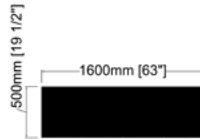

Additional Information:

- For pricing & info contact us at info@2k1m.com
- Lead time: 12 - 14 Weeks
- Finishes can be customized reach out for more details

Dimensions:

W: 63" [1600mm]
D: 19.5" [500mm]
H: 35.5" [900mm]