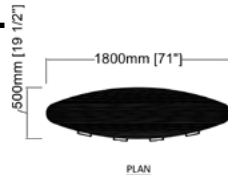

- For pricing & info contact us at info@2k1m.com
- Lead time: 14 - 16 Weeks
- Finishes can be customized reach out for more details

Dimensions:

W: 71" [1800mm]
D: 19" [500mm]
H: 31.5" [800mm]

info@2k1m.com

Additional Information:

- For pricing & info contact us at info@2k1m.com
- Lead time: 14 – 16 Weeks
- Finishes can be customized reach out for more details

Dimensions:

W: 71" [1800mm]
D: 19" [500mm]
H: 31.5" [800mm]