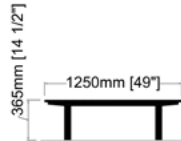

Dimensions:

W: 6.5" [160mm]

D: 6.5" [160mm]

H: 14" [350mm]

info@2k1m.com

www.2k1m.com

GROOVES

By Naji Mourani

Additional Information:

- For pricing & info contact us at info@2k1m.com
- Lead time: 12 - 14 Weeks
- Finishes can be customized reach out for more details

Dimensions:

W: 47" [1200mm]
D: 15" [380mm]
H: 29.5" [745mm]

- For pricing & info contact us at info@2k1m.com
- Lead time: 8 – 10 Weeks
- Finishes can be customized reach out for more details

Dimensions:

W: 49" [1250mm]
D: 18.5" [470mm]
H: 14.5" [365mm]

info@2k1m.com