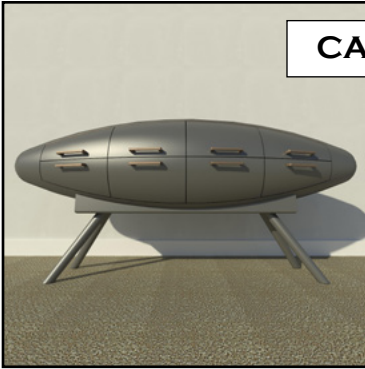

CAPSULE - BLACK

Finishes:

Shell:
Space Black

Legs & Interior:
Space Black

Handles:
Bronze

Materials:

- Shell: Black matt lacquer with brushed bronze pulls
- Interior: Matt lacquer finish
- Base/Legs: Solid wood matt lacquer finish
- Paint no-to low-VOC

Additional Information:

- For pricing & info contact us at info@2k1m.com
- Lead time: 14 – 16 Weeks
- Finishes can be customized reach out for more details