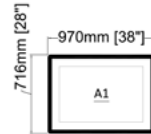

- For pricing & info contact us at info@2k1m.com
- Lead time: 14 - 16 Weeks
- Finishes can be customized reach out for more details

Dimensions:

W: 66" [1682mm]
D: 14" [350mm]
H: 41" [1042mm]

info@2k1m.com

- For pricing & info contact us at info@2k1m.com
- Lead time: 5 – 6 Weeks
- Finishes can be customized reach out for more details

Dimensions:

Small: W: 20.5" [522mm] x H: 62.5" [1592mm]
Wide: W: 26.5" [672mm] x H: 62.5" [1592mm]

Dimensions:

A0: W: 42" [1070mm] x H: 32.5" [820mm]
A1: W: 38" [970mm] x H: 28" [716mm]
A2: W: 26" [660mm] x H: 22" [560mm]

info@2k1m.com

www.2k1m.com

Fai - Picture Frame available options:

Frame - M01

Frame - M02