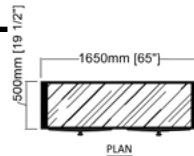

Dimensions:

W: 65" [1650mm]
D: 19.5" [495mm]
H: 34" [860mm]

info@2k1m.com

www.2k1m.com