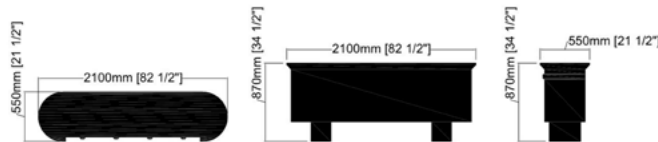

Dimensions:

Large- H: 10" [250mm] x W: 3" [80mm]
Medium- H: 8" [200mm] x W: 3" [80mm]
Small- H: 6" [150mm] x W: 3" [80mm]

info@2k1m.com

www.2k1m.com

CROWN

By Naji Mourani

KING

A Royal Collection

Additional Information:

- For pricing & info contact us at info@2k1m.com
- Lead time: 14 – 16 Weeks
- Finishes can be customized reach out for more details

Dimensions:

W: 82.5" [2100mm]

D: 21.5" [550mm]

H: 34.5" [870mm]

Additional Information:

- For pricing & info contact us at info@2k1m.com
- Lead time: 14 - 16 Weeks
- Finishes can be customized reach out for more details

Dimensions:

W: 71" [1800mm]
D: 17.5" [450mm]
H: 31.5" [800mm]