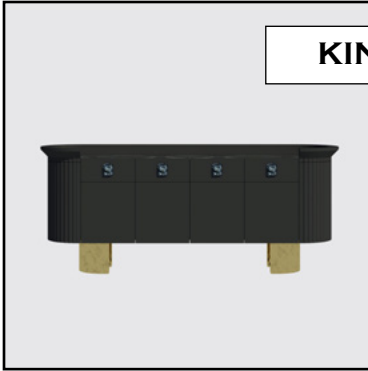

KING - BUFFET

Finishes:

Cabinet interior & exterior:
Lacquer Space Black

Leg Base:
Polished Brass

Other colour options:
Old Navy & Burgundy

Materials:

- Top: Five types of Marble Inserts as shown, topped with tempered glass
- Exterior: High Gloss Lacquer Finish
- Interior: Matt Lacquer Finish, Combination of Wood and Glass Black shelves and self closing hinges
- Paint no-to low-VOC

Additional Information:

- For pricing & info contact us at info@2k1m.com
- Lead time: 14 – 16 Weeks
- Finishes can be customized reach out for more details