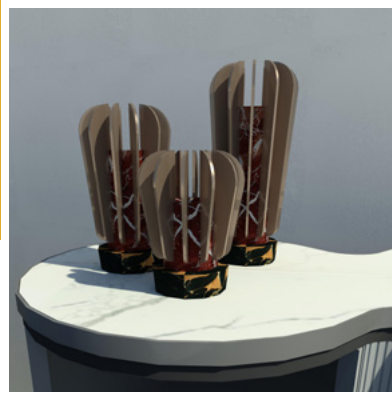

SPARTA

By Naji Mourani

Molon Labe “Come and take.”

SPARTA Candle Holder is part of the Flames Collection.

SPARTA, From the FLAMES Collection, comes in a set of three candle holders, large, medium, and Small, designed to suit a tea light type candle. Each Sparta Candle Holder comprises two types of Polished Marble Pieces for the bottom and the stem with polished bronze fins.

*The colours red & black represent the Spartan clothing,
The overall shape with the bronze fins represents the Spartan helmet and plume.*