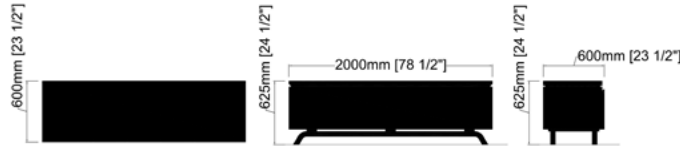

Additional Information:

- For pricing & info contact us at info@2k1m.com
- Lead time: 12 – 14 Weeks
- Finishes can be customized reach out for more details

Dimensions:

W: 78.5" [2000mm]
D: 23.5" [600mm]
H: 24.5" [625mm]