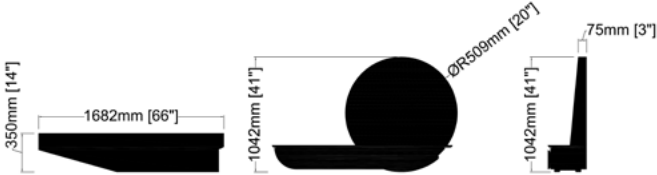

- For pricing & info contact us at info@2k1m.com
- Lead time: 14 - 16 Weeks
- Finishes can be customized reach out for more details

Dimensions:

W: 66" [1682mm]
D: 14" [350mm]
H: 41" [1042mm]

info@2k1m.com