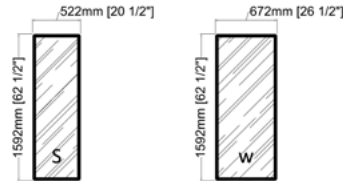

www.2k1m.com