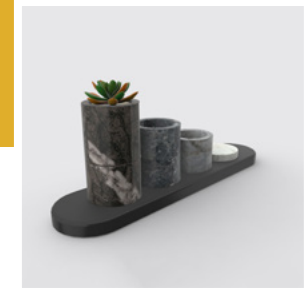

SILO DESK ORGANIZER

By Naji Mourani

Tribute to Beirut Silos

SILO gives tribute to the Beirut Port Explosion.

From left to right, the short Silo represents the destruction of the silos, and it moves up to a complete full cylinder. The Full cylinder represents the rebuild, hopes and better days to come; the plant symbolizes rebirth and growth.

Peace to the World