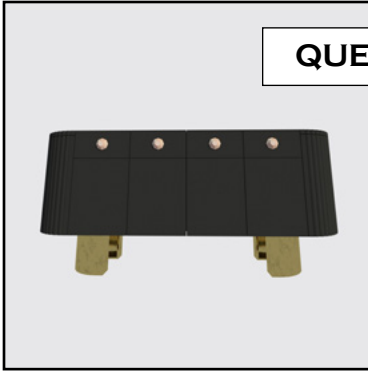

QUEEN - BUFFET