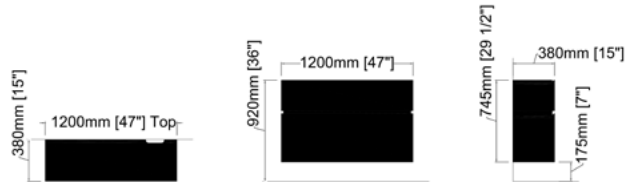

Dimensions:

W: 47" [1200mm]
D: 15" [380mm]
H: 29.5" [745mm]

info@2k1m.com