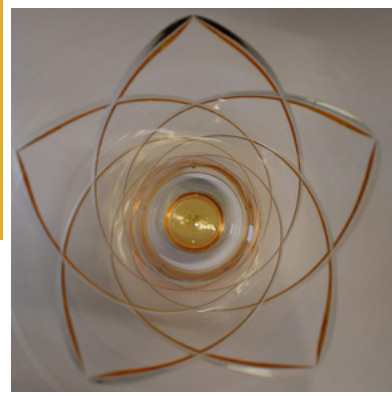

By Naji Mourani

Look inside and you will see a Flower

The Girata (Revolve) Murano Vase is made entirely in an original way according to the Murano blown glass technique.

The fine angled line with its "V" groove cut details, creating a diamond shape pattern adding elegance and light effects, especially when filled with water.

The Girata Vase is a perfect add-on to your luxurious room; Its large size allows the Vase to be displayed as a stand-alone showpiece or a centrepiece filled with your favourite flowers.

GIRATA - MURANO VASES